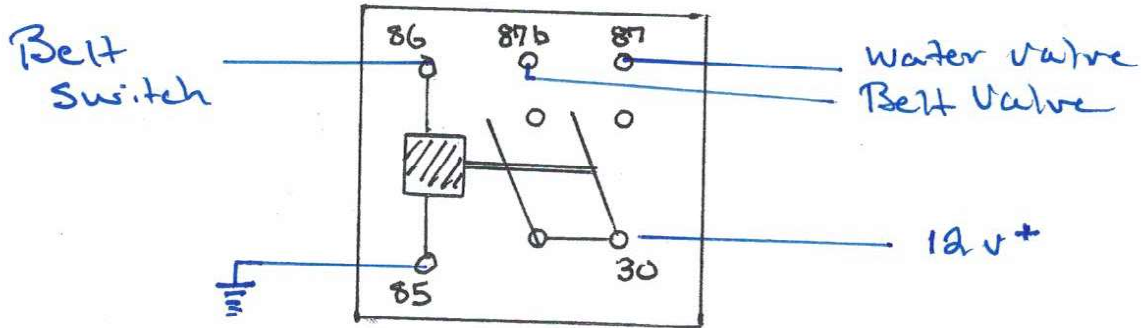

# Single Relay Belt/Water Relay

Bosh 0 332 015 001  
002

12 VOLT  
24 VOLT

Note: 2 open circuits  
87 e 87b Common with 30

when relay coil energized

Dual Relays