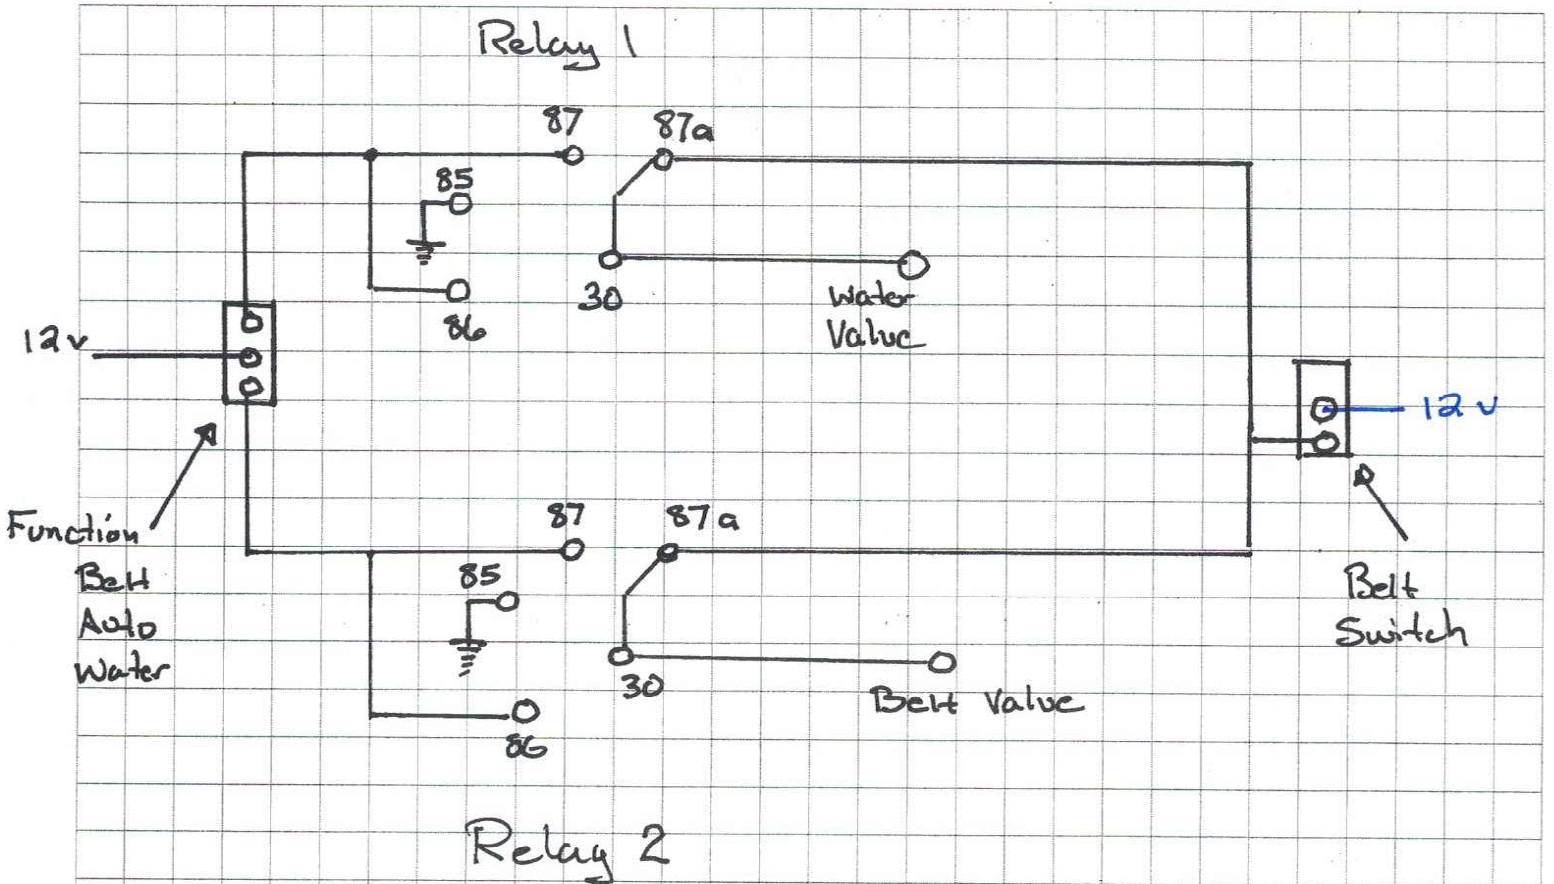

# Single Relay Belt/Water Relay

Bosh 0 332 015 001  
002

12 VOLT  
24 VOLT

Note: 2 open circuits  
87 e 87b Common with 30

when relay coil energized

Dual Relays